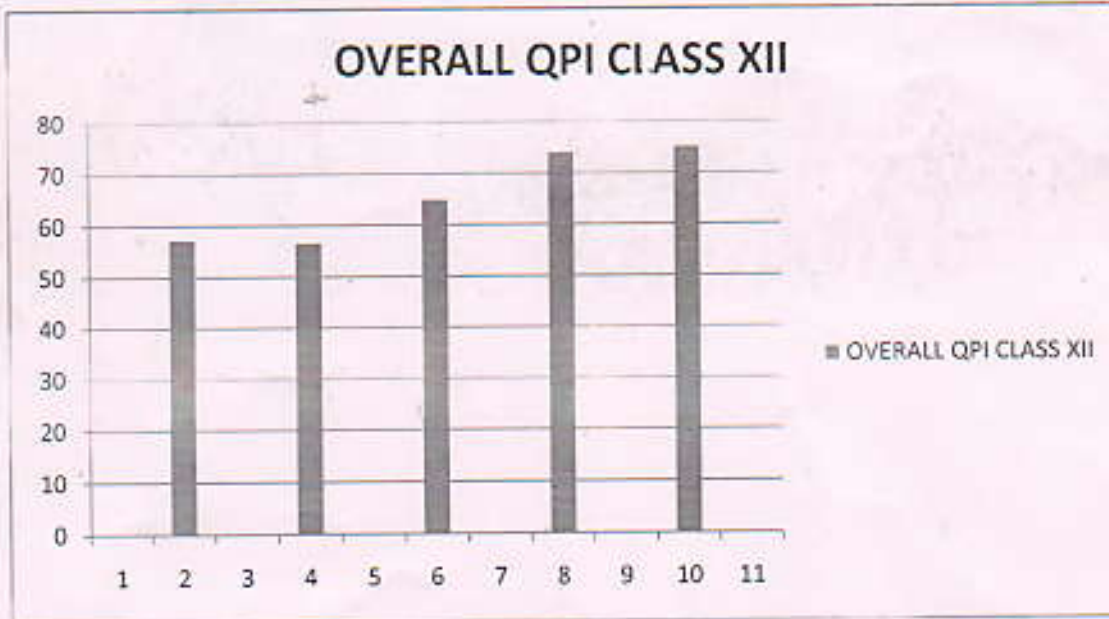

MRNK
DAV PUBLIC SR. SEC. SCHOOL,
53, NAPIER ROAD, AMBALA CANTT

CBSE RESULT ANALYSIS

YEARS	OVERALL QPI CLASS X	PASS %
2016-17	CCE PATTERN	100%
2017-18	55.8	88.6
2018-19	61.8	97.84
2019-20	62.6	95.5
2020-21	65.54	100

Principal
DAV Public Sr. Sec. School
53, Napier Road, Ambala Cantt

MRNK
DAY PUBLIC SR. SEC. SCHOOL,
53, NAPIER ROAD, AMBALA CANTT

CBSE RESULT ANALYSIS

YEARS	OVERALL QPI CLASS XII	PASS %
2016-17	57.22	73.5
2017-18	56.54	68.4
2018-19	64.8	78.91
2019-20	74	86.02
2020-21	75.07	100