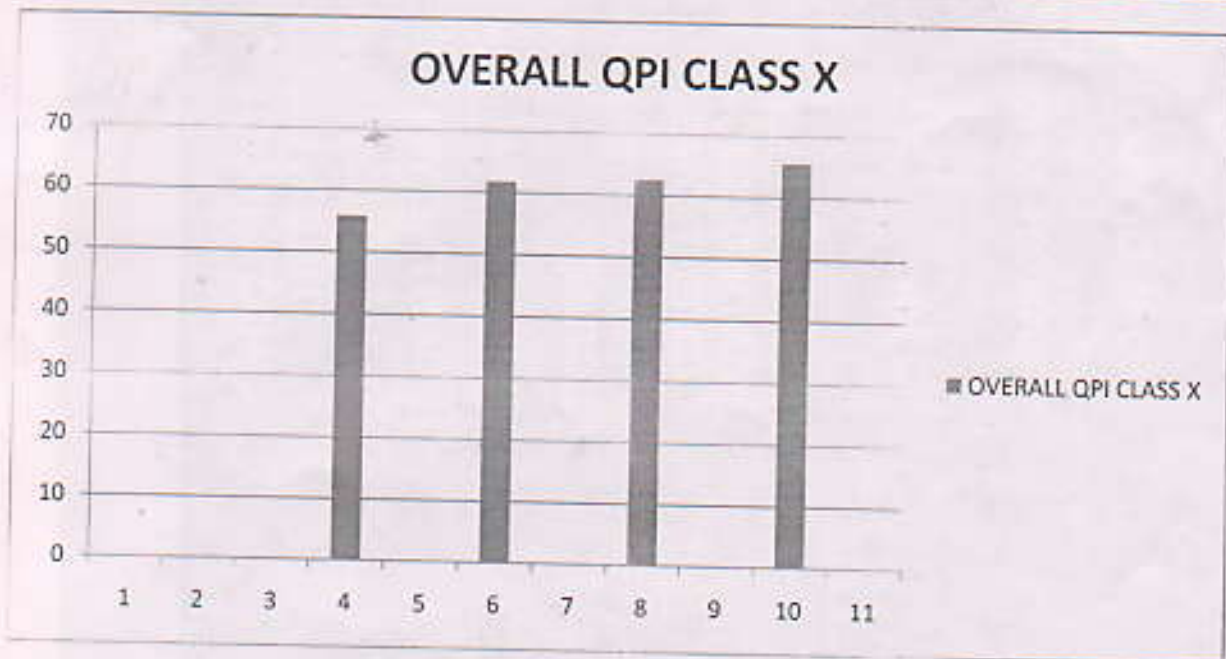

MRNK
DAV PUBLIC SR. SEC. SCHOOL,
53, NAPIER ROAD, AMBALA CANTT

CBSE RESULT ANALYSIS

YEARS	OVERALL QPI CLASS X	PASS %
2016-17	CCE PATTERN	100%
2017-18	55.8	88.6
2018-19	61.8	97.84
2019-20	62.6	95.5
2020-21	65.54	100

Principal
DAV Public Sr. Sec. School
53, Napier Road, Ambala Cantt

MRNK
DAY PUBLIC SR. SEC. SCHOOL,
53, NAPIER ROAD, AMBALA CANTT

CBSE RESULT ANALYSIS

YEARS	OVERALL QPI CLASS XII	PASS %
2016-17	57.22	73.5
2017-18	56.54	68.4
2018-19	64.8	78.91
2019-20	74	86.02
2020-21	75.07	100